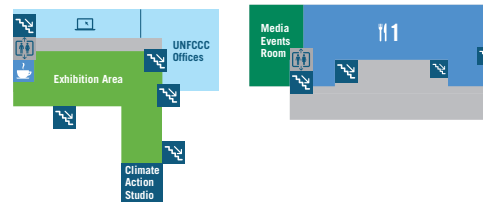

BULA ZONE

BONN ZONE

BONN ZONE

First Level

- Media Events Room**
- UNFCCC Offices**
Global Climate Action / Champions
Meetings Management Unit
Side Events and Exhibits Coordination
- NGO Constituency Offices**
- Computer Centre**
- Exhibition Area**
G.01 – G.21
- Climate Action Studio**
- Catering 1**
- Coffee Bar**
- Stairs
- Elevator

Ground Level

BULA ZONE
& UN CAMPUS

- Meeting Rooms**
Meeting Room 1 – 12
- Offices**
NGO Constituency Offices
Press
- Exhibition Area**
F.01 – F.36
Lau Group
Yasawa Group
Rotuma Island
- Catering 1 | 2**
- Coffee Bar**
- Consignments Desk**
- Pavilion Area**
 - A.01 European Union
 - A.02 Indonesia
 - A.03 World Bank Group
 - A.04 United Kingdom
 - A.05 France
 - A.07 IRENA
 - A.08 Luxembourg / EIB
 - A.09 Green Climate Fund
 - A.10 Republic of Korea
 - A.12 IETA
 - B.02 Fiji
 - B.03 Germany
 - B.04 China
 - B.05 WWF
 - B.06 Thailand
 - B.07 Japan
 - C.04 Turkey
 - C.05 IUCN
 - C.05a ITER
 - C.06 ENERGIES 2050
- Mobility Stations**
 - Restrooms
 - Stairs
 - Elevator
 - Smoking Area
 - Cloakroom
 - Lost & Found
 - Nursing Mothers' Room
 - ATM
 - Medical Centre
 - Meditation Room
 - Information Desk
 - Meeting Room Assignment
- C.07** IFDD
- C.08** Russian Federation
- C.09** Senegal
- D.01** South Africa
- D.02** Malaysia
- D.03** COMIFAC
- D.04** Guinea
- D.05** Mali
- D.06** Brazil
- D.07** Pakistan
- D.08** Nordic Council of Ministers
- E.02** ICLEI
- E.03** IIPFCC
- E.04** Talanoa Space
- E.05** UNFCCC
- E.07** Morocco
- E.08** India
- E.09** UNESCO
- E.10** UNDP

Main Building Rhine Level

- Meeting Rooms**
Bangkok / Addis Abeba
- Restaurant** ☑
Main Building
- Meditation Room**
- Restrooms ♣♣
- Stairs ↗
- Cloakroom △

Rooms on the upper Levels:

- Meeting Rooms**
Santiago de Chile / Tokio
- Computer Centre 1** ☑
- Offices**
UNFCCC / COP23 Presidency / MCOP / SBI / SBSIA / APA
- Club Lounge**