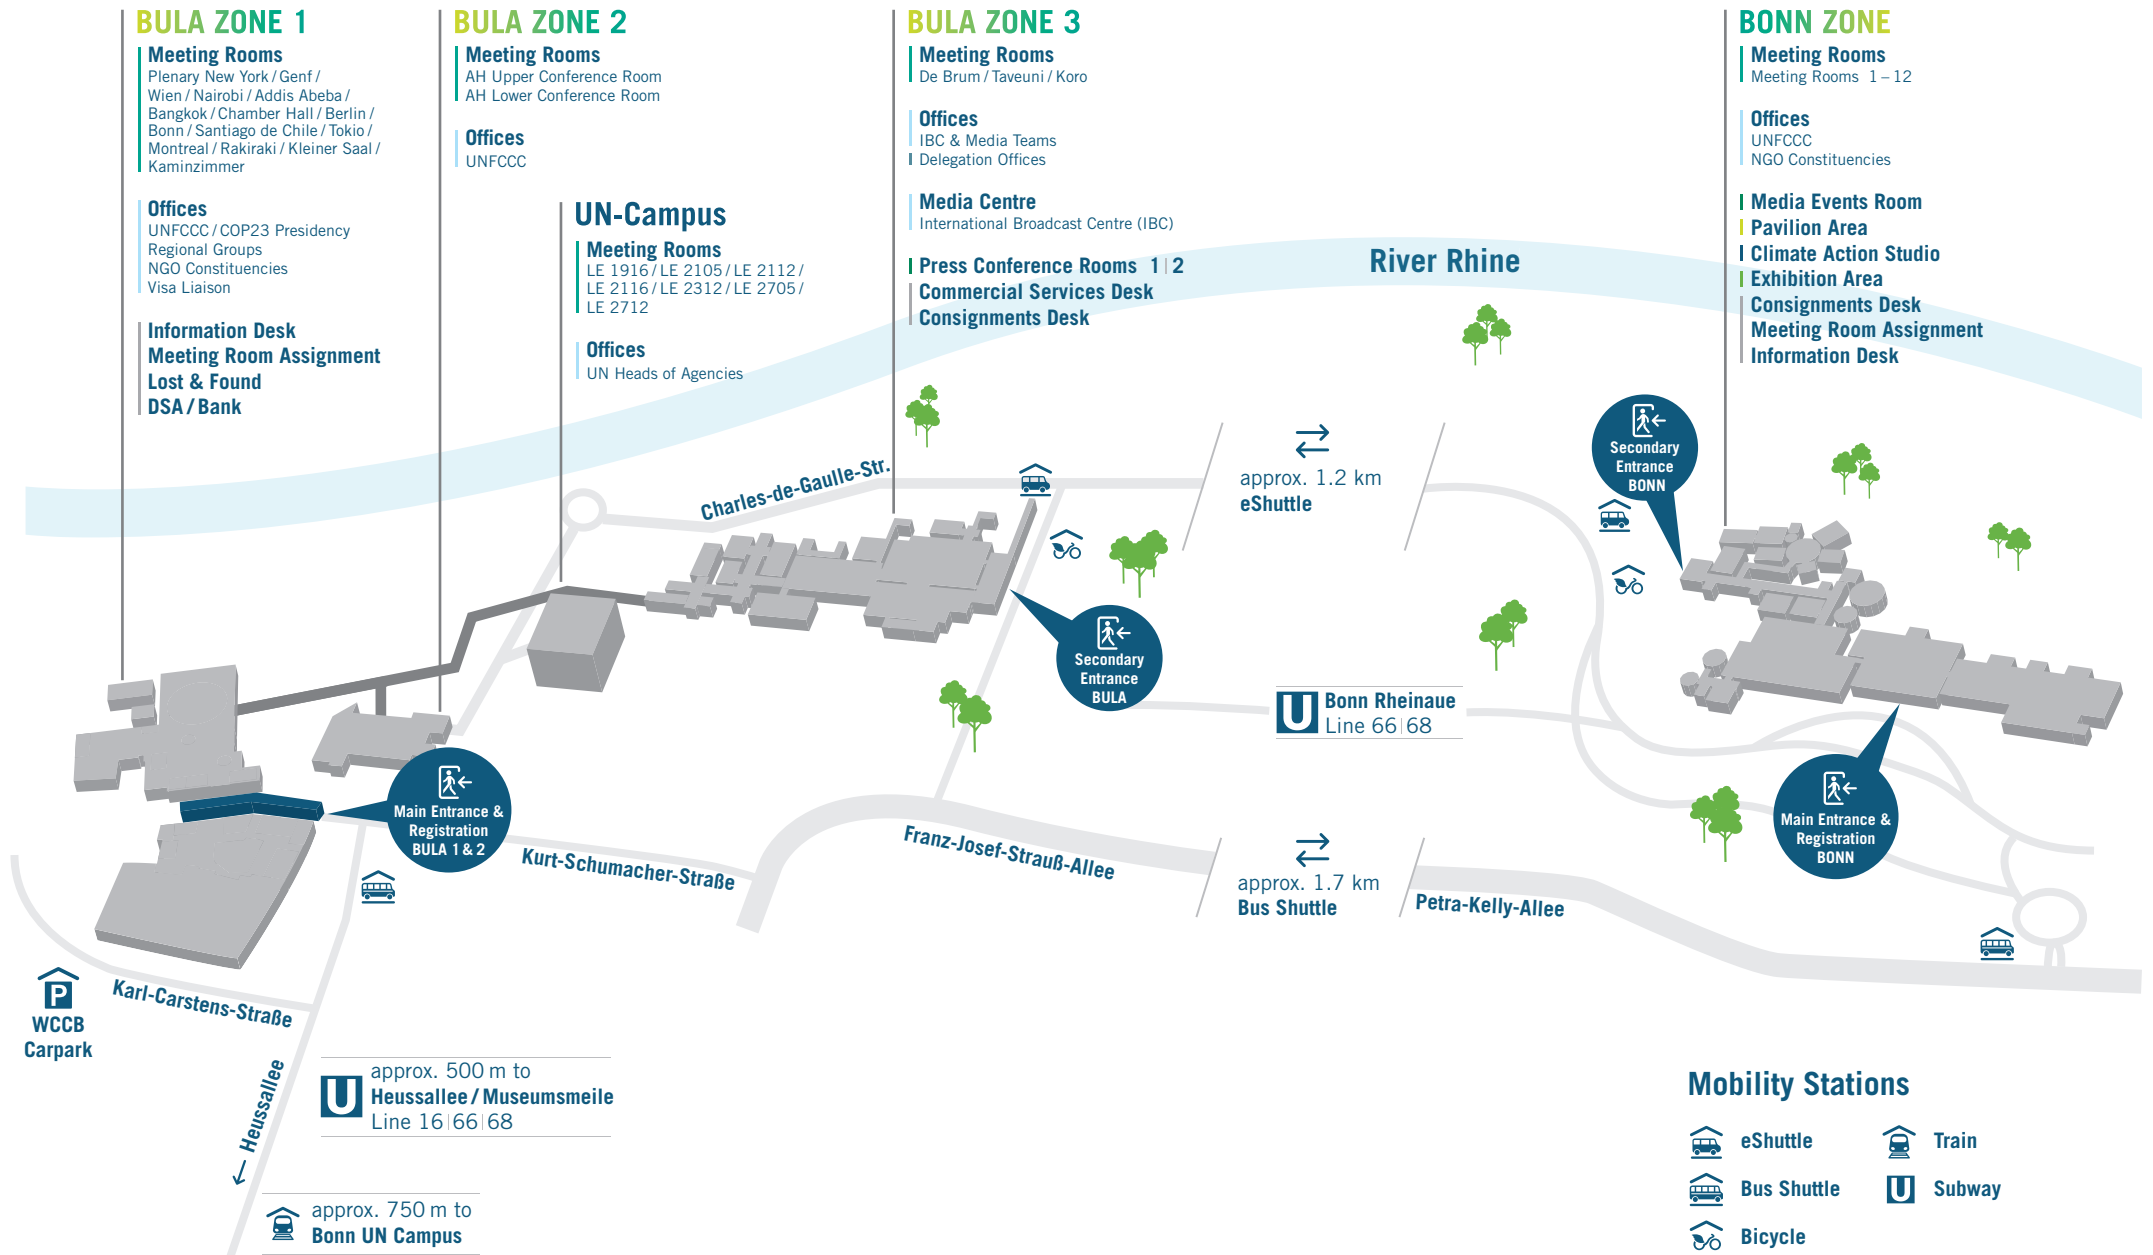

BULA ZONE

BONN ZONE