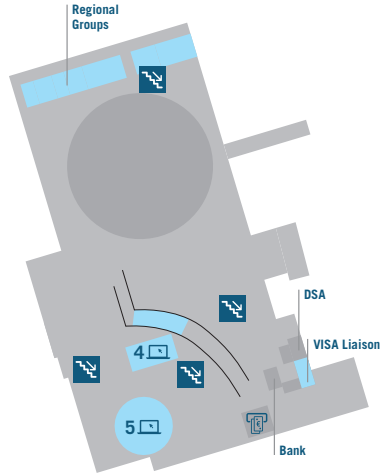

Ground Level

BULA ZONE
& UN CAMPUS

- Meeting Rooms**
Meeting Room 1 – 12
- Offices**
NGO Constituency Offices
Press
- Exhibition Area**
F.01 – F.36
Lau Group
Yasawa Group
Rotuma Island
- Catering 1 | 2**
- Coffee Bar**
- Consignments Desk**
- Pavilion Area**
 - A.01 European Union
 - A.02 Indonesia
 - A.03 World Bank Group
 - A.04 United Kingdom
 - A.05 France
 - A.07 IRENA
 - A.08 Luxembourg / EIB
 - A.09 Green Climate Fund
 - A.10 Republic of Korea
 - A.12 IETA
 - B.02 Fiji
 - B.03 Germany
 - B.04 China
 - B.05 WWF
 - B.06 Thailand
 - B.07 Japan
 - C.04 Turkey
 - C.05 IUCN
 - C.05a ITER
 - C.06 ENERGIES 2050
- Mobility Stations**
 - Restrooms
 - Stairs
 - Elevator
 - Smoking Area
 - Cloakroom
 - Lost & Found
 - Nursing Mothers' Room
 - ATM
 - Medical Centre
 - Meditation Room
 - Information Desk
 - Meeting Room Assignment
- C.07** IFDD
- C.08** Russian Federation
- C.09** Senegal
- D.01** South Africa
- D.02** Malaysia
- D.03** COMIFAC
- D.04** Guinea
- D.05** Mali
- D.06** Brazil
- D.07** Pakistan
- D.08** Nordic Council of Ministers
- E.02** ICLEI
- E.03** IIPFCC
- E.04** Talanoa Space
- E.05** UNFCCC
- E.07** Morocco
- E.08** India
- E.09** UNESCO
- E.10** UNDP

MAP OF THE BONN ZONE

GCA EVENT CAMPUS (more detail on following page)

FURTHER, FASTER—
TOGETHER

MAP OF GLOBAL CLIMATE ACTION CAMPUS IN THE BONN ZONE

BULA ZONE 1

Plenary Building Entrance Level

- Offices**
Regional Groups
Visa Liaison
- Computer Centre** ☑
Computer Centre 4/5
- DSA / BANK**
- Stairs ↗
- ATM 🏧

Main Building Entrance Level

- Meeting Rooms**
Plenary New York / Genf
Montreal / Nairobi / Wien
- Information Desk**
Meeting Room Assignment
Lost & Found
- Restrooms ♣♣
- Stairs ↗
- Nursing Mothers' Room ♣
- Elevator 🛗
- Smoking Area ☹