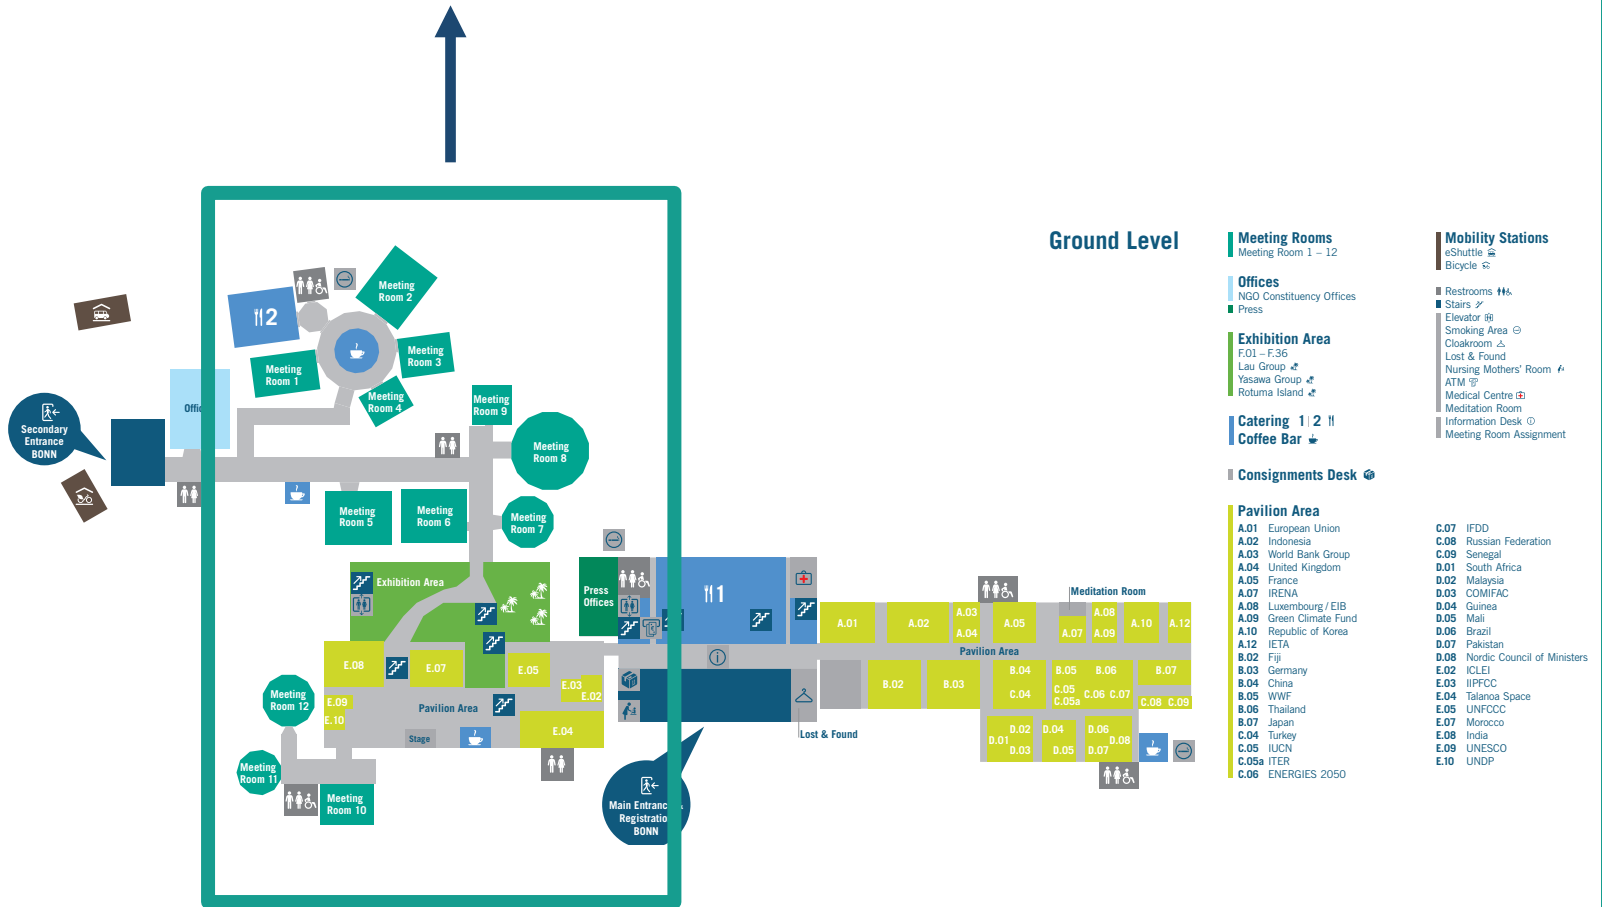

Ground Level

BULA ZONE
& UN CAMPUS

- Meeting Rooms**
Meeting Room 1 – 12
- Offices**
NGO Constituency Offices
Press
- Exhibition Area**
F.01 – F.36
Lau Group
Yasawa Group
Rotuma Island
- Catering 1 | 2**
- Coffee Bar**
- Consignments Desk**
- Pavilion Area**
 - A.01 European Union
 - A.02 Indonesia
 - A.03 World Bank Group
 - A.04 United Kingdom
 - A.05 France
 - A.07 IRENA
 - A.08 Luxembourg / EIB
 - A.09 Green Climate Fund
 - A.10 Republic of Korea
 - A.12 IETA
 - B.02 Fiji
 - B.03 Germany
 - B.04 China
 - B.05 WWF
 - B.06 Thailand
 - B.07 Japan
 - C.04 Turkey
 - C.05 IUCN
 - C.05a ITER
 - C.06 ENERGIES 2050
- Mobility Stations**
 - Restrooms
 - Stairs
 - Elevator
 - Smoking Area
 - Cloakroom
 - Lost & Found
 - Nursing Mothers' Room
 - ATM
 - Medical Centre
 - Meditation Room
 - Information Desk
 - Meeting Room Assignment
- C.07** IFDD
- C.08** Russian Federation
- C.09** Senegal
- D.01** South Africa
- D.02** Malaysia
- D.03** COMIFAC
- D.04** Guinea
- D.05** Mali
- D.06** Brazil
- D.07** Pakistan
- D.08** Nordic Council of Ministers
- E.02** ICLEI
- E.03** IIPFCC
- E.04** Talanoa Space
- E.05** UNFCCC
- E.07** Morocco
- E.08** India
- E.09** UNESCO
- E.10** UNDP

MAP OF THE BONN ZONE

GCA EVENT CAMPUS (more detail on following page)

FURTHER, FASTER—
TOGETHER

MAP OF GLOBAL CLIMATE ACTION CAMPUS IN THE BONN ZONE

BULA ZONE 1

Plenary Building Entrance Level

- Offices**
Regional Groups
Visa Liaison
- Computer Centre** ☑
Computer Centre 4/5
- DSA / BANK**
- Stairs ↗
- ATM 🏧

Main Building Entrance Level

- Meeting Rooms**
Plenary New York / Genf
Montreal / Nairobi / Wien
- Information Desk**
Meeting Room Assignment
Lost & Found
- Restrooms ♣♣
- Stairs ↗
- Nursing Mothers' Room ♣
- Elevator 🛗
- Smoking Area ☹