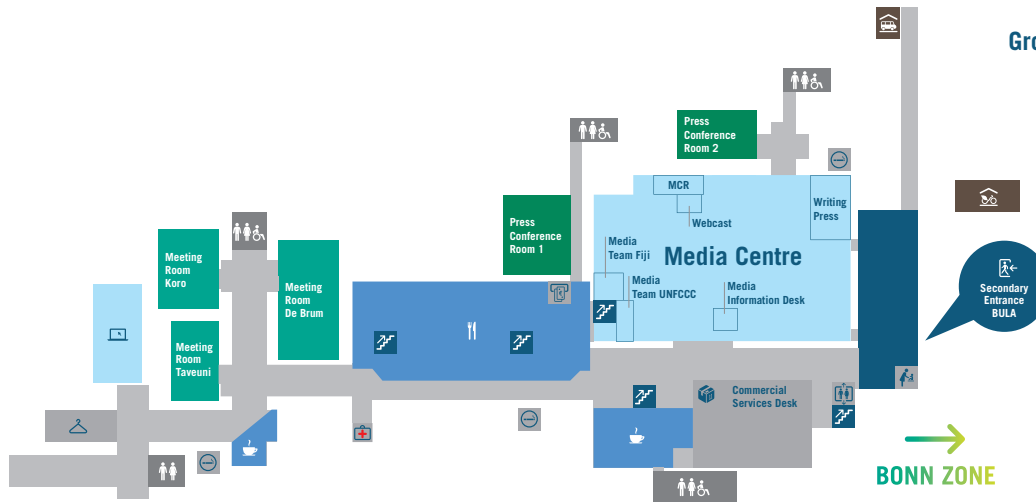

Ground Level

← BULA ZONE 1 | 2 & UN CAMPUS

→ BONN ZONE

Meeting Rooms

De Brum / Taveuni / Koro

Press

Press Conference Room 1 | 2

Media Centre

Offices

IBC Manager
Media Team UNFCCC
Media Team Fiji
Webcast Team

Computer Centre 🖨

Commercial Services Desk

Consignments Desk 📦

Catering 🍽

Coffee Bar ☕

Mobility Stations

eShuttle 🚗
Bicycle 🚲

Restrooms ♿

Stairs ⚡
Elevator 🛗
Smoking Area 🚬
Cloakroom 🧥
Nursing Mothers' Room 🍼
ATM 🏧
Medical Centre 🏥