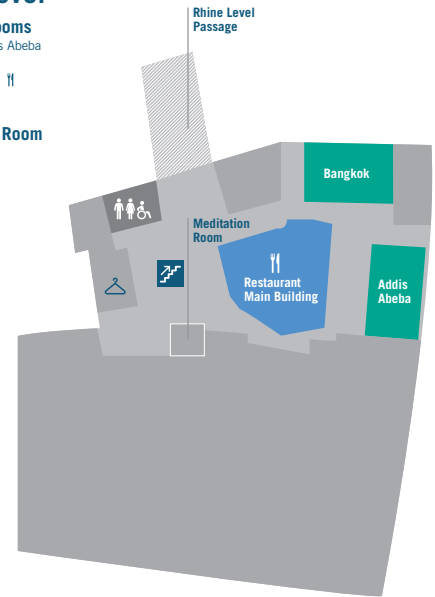

Plenary Building Rhine Level

- Meeting Rooms**
Rakiraki / Kleiner Saal / Kaminzimmer / Bonn / Berlin / Chamber Hall
- Offices**
NGO Constituency
- Computer Centre** ☑
Computer Centre 2/3
- Restaurant** ☑
Coffee Bar ☑
Plenary Building
- Documents Distribution**
- Restrooms ♣♣
- Stairs ↗
- First Aid 🏥

Main Building Entrance Level

- Meeting Rooms**
Plenary New York / Genf
Montreal / Nairobi / Wien
- Information Desk**
Meeting Room Assignment
Lost & Found
- Restrooms ♣♣
- Stairs ↗
- Nursing Mothers' Room ♣
- Elevator 🛗
- Smoking Area ☹

Main Building Rhine Level

- Meeting Rooms**
Bangkok / Addis Abeba
- Restaurant** ☑
Main Building
- Meditation Room**
- Restrooms ♣♣
- Stairs ↗
- Cloakroom △

Rooms on the upper Levels:

- Meeting Rooms**
Santiago de Chile / Tokio
- Computer Centre 1** ☑
- Offices**
UNFCCC / COP23 Presidency / MCOP / SBI / SBSIA / APA
- Club Lounge**