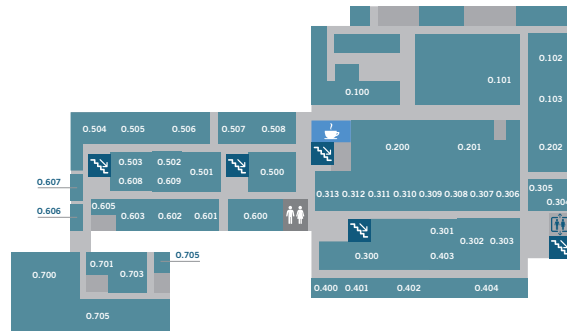

BULA ZONE 3

First Level

Delegation Offices

- 0.100 European Union
  - 0.101 United Kingdom
  - 0.102 France
  - 0.103 Spain
  - 0.200 Poland
  - 0.201 Germany
  - 0.202 Italy
  - 0.300 Japan
  - 0.301 Mexico
  - 0.302 United States of America
  - 0.303 Republic of Korea
  - 0.304 Netherlands
  - 0.305 Finland
  - 0.306 Denmark
  - 0.307 Belgium
  - 0.308 Norway
  - 0.309 Sweden
  - 0.310 Austria
  - 0.311 Switzerland
  - 0.312 Green Climate Fund
  - 0.313 AILAC
  - 0.400 Russian Federation
  - 0.401 Monaco
  - 0.402 Canada
  - 0.403 Brazil
  - 0.404 Indonesia
- 0.500 China
  - 0.501 Morocco
  - 0.502 Senegal
  - 0.503 New Zealand Aotearoa
  - 0.504 India
  - 0.505 Turkey
  - 0.506 Republic of Congo
  - Democratic Republic of Congo
  - COMIFAC
  - 0.507 Qatar
  - 0.508 South Africa
  - 0.600 Gabon
  - 0.601 Thailand
  - 0.602 Burkina Faso
  - 0.603 Mali
  - 0.605 CCCCC
  - 0.606 GGGI
  - 0.607 IRENA
  - 0.608 Benin
  - 0.609 Nigeria
  - 0.700 Saudi Arabia
  - 0.701 Tunisia
  - 0.703 Ivory Coast
  - 0.705 African Union Commission
  - NEPAD Agency
  - African Development Bank

Coffee Bar ☕

- Restrooms ♿
- Stairs ⚡
- Elevator 🛗