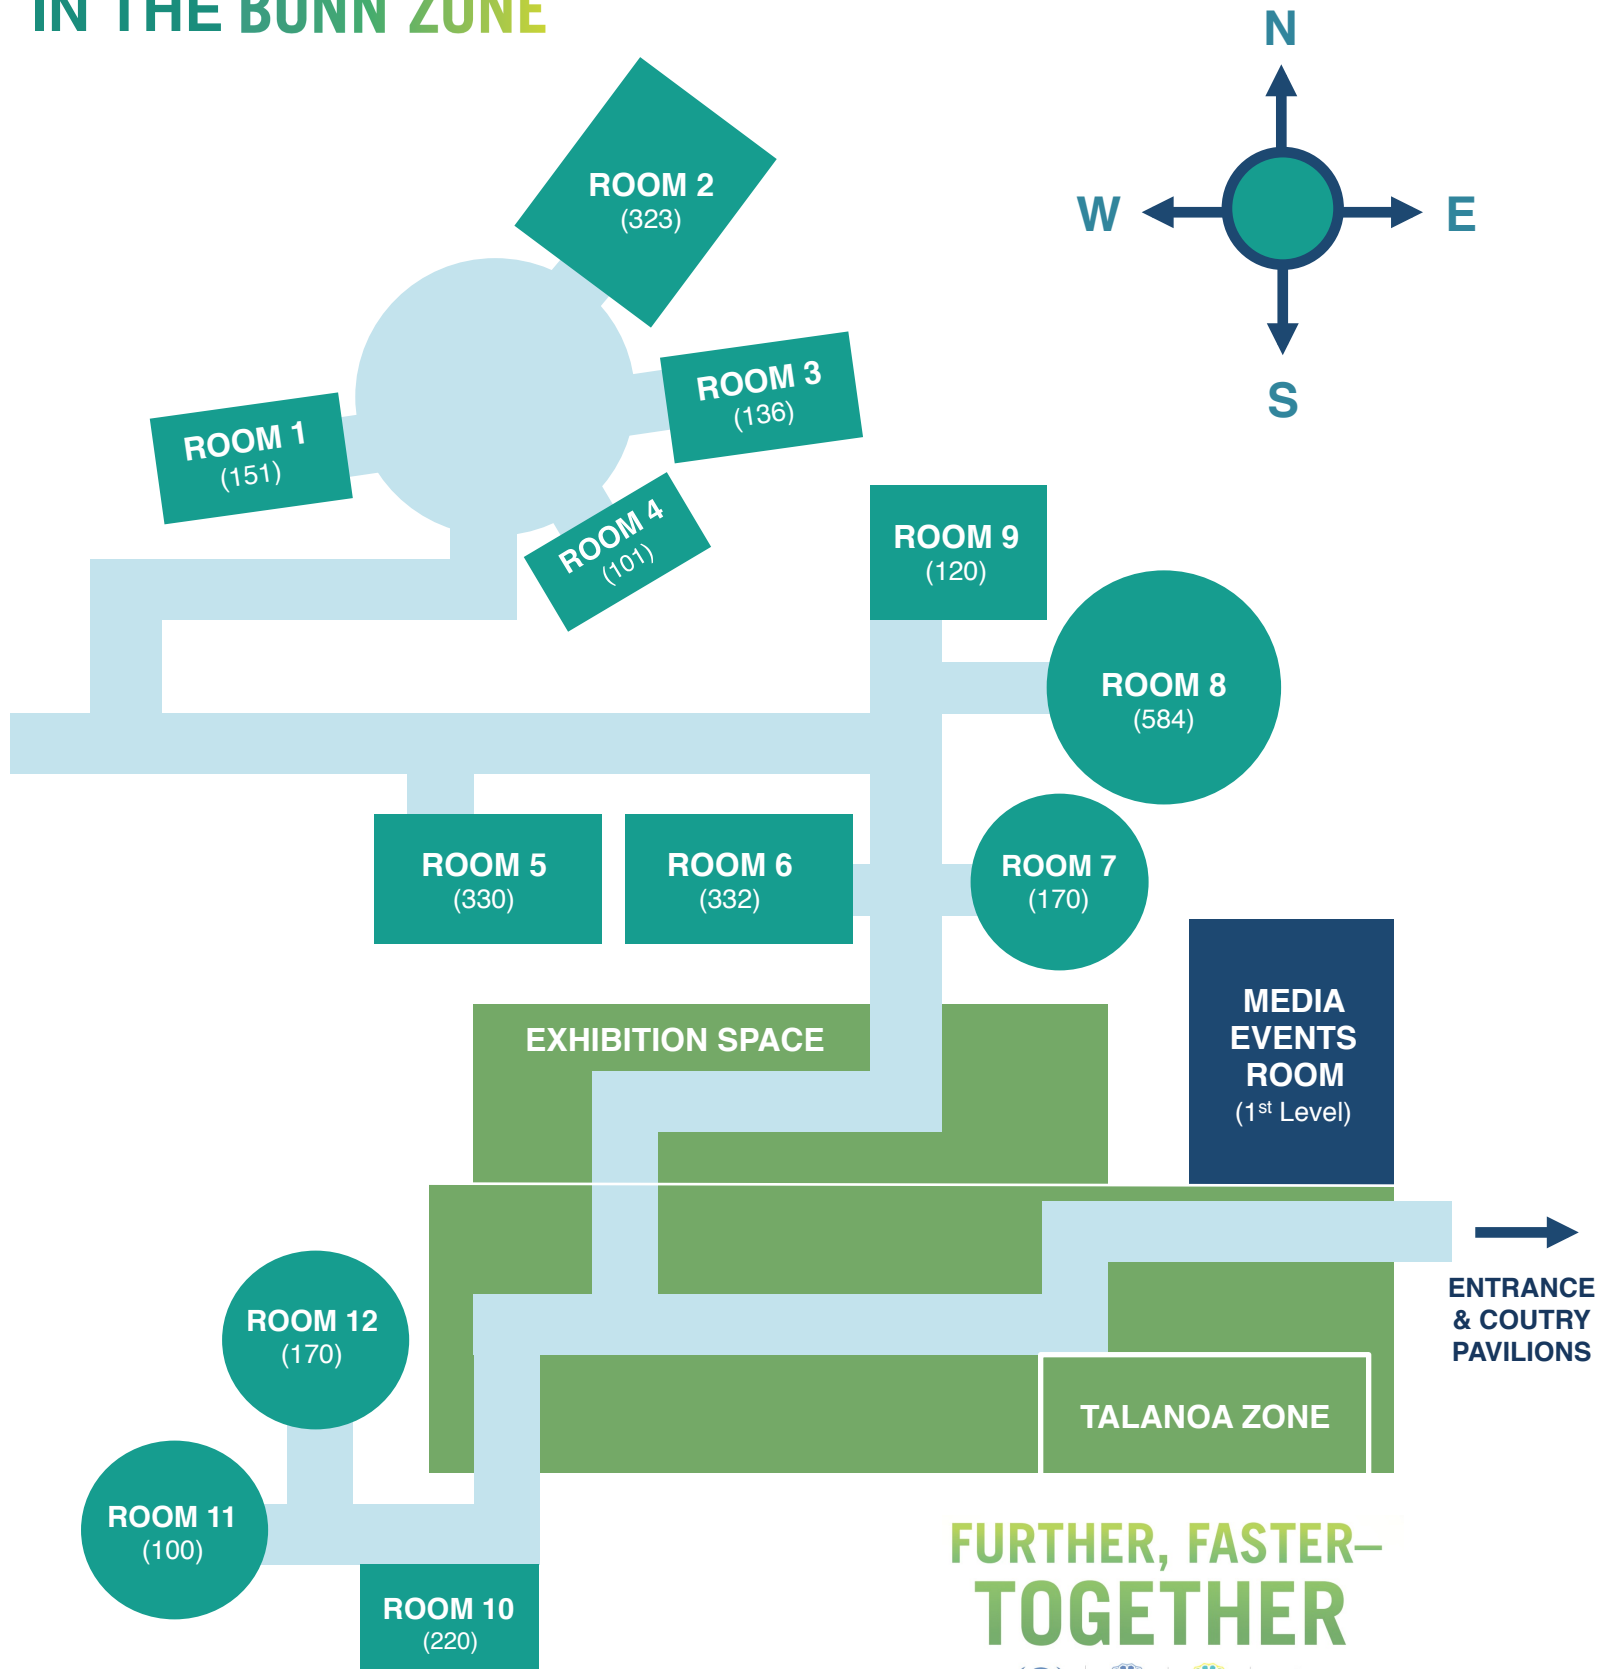

Ground Level

BULA ZONE
& UN CAMPUS

- Meeting Rooms**
Meeting Room 1 – 12
- Offices**
NGO Constituency Offices
Press
- Exhibition Area**
F.01 – F.36
Lau Group
Yasawa Group
Rotuma Island
- Catering 1 | 2**
- Coffee Bar**
- Consignments Desk**
- Pavilion Area**
 - A.01 European Union
 - A.02 Indonesia
 - A.03 World Bank Group
 - A.04 United Kingdom
 - A.05 France
 - A.07 IRENA
 - A.08 Luxembourg / EIB
 - A.09 Green Climate Fund
 - A.10 Republic of Korea
 - A.12 IETA
 - B.02 Fiji
 - B.03 Germany
 - B.04 China
 - B.05 WWF
 - B.06 Thailand
 - B.07 Japan
 - C.04 Turkey
 - C.05 IUCN
 - C.05a ITER
 - C.06 ENERGIES 2050
- Mobility Stations**
 - Restrooms
 - Stairs
 - Elevator
 - Smoking Area
 - Cloakroom
 - Lost & Found
 - Nursing Mothers' Room
 - ATM
 - Medical Centre
 - Meditation Room
 - Information Desk
 - Meeting Room Assignment
- C.07** IFDD
- C.08** Russian Federation
- C.09** Senegal
- D.01** South Africa
- D.02** Malaysia
- D.03** COMIFAC
- D.04** Guinea
- D.05** Mali
- D.06** Brazil
- D.07** Pakistan
- D.08** Nordic Council of Ministers
- E.02** ICLEI
- E.03** IIPFCC
- E.04** Talanoa Space
- E.05** UNFCCC
- E.07** Morocco
- E.08** India
- E.09** UNESCO
- E.10** UNDP

MAP OF THE BONN ZONE

GCA EVENT CAMPUS (more detail on following page)

FURTHER, FASTER—
TOGETHER

MAP OF GLOBAL CLIMATE ACTION CAMPUS IN THE BONN ZONE

BULA ZONE 1

Plenary Building Entrance Level

- Offices**
Regional Groups
Visa Liaison
- Computer Centre** ☑
Computer Centre 4/5
- DSA / BANK**
- Stairs ↗
- ATM 🏧

Main Building Entrance Level

- Meeting Rooms**
Plenary New York / Genf
Montreal / Nairobi / Wien
- Information Desk**
Meeting Room Assignment
Lost & Found
- Restrooms ♣♣
- Stairs ↗
- Nursing Mothers' Room ♣
- Elevator 🛗
- Smoking Area ☹